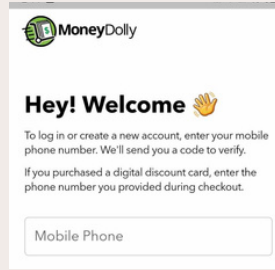

LAUNCHING
10/9/23

HOW TO USE

MoneyDolly

01

DOWNLOAD THE APP

OPEN THE APP AFTER IT INSTALLS

02

ENTER YOUR CELL NUMBER

CLICK THE GREEN BUTTON TO VERIFY YOUR NUMBER

ENTER THE CODE AND CLICK COMPLETE VERIFICATION

03

ACCOUNT SETUP TIME!

ENTER YOUR FIRST NAME
LAST NAME AND
EMAIL ADDRESS
SELECT UNITED STATES

CLICK CREATE YOUR ACCOUNT AFTER YOU FILL THE FORM OUT