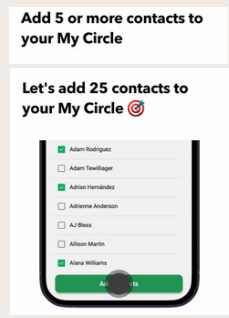

CLICK THE GREEN BUTTON TO VERIFY YOUR NUMBER

ENTER THE CODE AND CLICK COMPLETE VERIFICATION

03

ACCOUNT SETUP TIME!

ENTER YOUR FIRST NAME
LAST NAME AND
EMAIL ADDRESS
SELECT UNITED STATES

CLICK CREATE YOUR ACCOUNT AFTER YOU FILL THE FORM OUT

04

JOIN YOUR TEAM

SCROLL TO FIND YOUR SCHOLARS TEACHER AND SELECT GRADE/THE NAME

THEN CLICK NEXT

05

ADD A PROFILE PIC

IF YOU ARE A PARENT FUNDRAISING ON BEHALF OF YOUR CHILD, PLEASE ADD YOUR CHILD'S PHOTO!

06

ADD CONTACTS

TIP: YOU CAN START WITH
★ PARENTS
★ GRANDPARENTS
★ AUNTS
★ UNCLES
OR
★ OTHER ADULTS

Adding Helpers is working smarter!
You can invite adult family members as helpers. Helpers can add contacts from their phones. Helpers will get you to 25 contacts quickly.
Tip: You can invite more than one Helper.
Invite a Helper
Congratulations! You're almost ready for launch