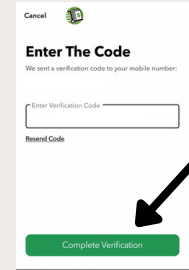

LAUNCHING
10/9/23

HOW TO USE

MoneyDolly

01

DOWNLOAD THE APP

OPEN THE APP AFTER IT INSTALLS

02

ENTER YOUR CELL NUMBER

CLICK THE GREEN BUTTON TO VERIFY YOUR NUMBER

ENTER THE CODE AND CLICK COMPLETE VERIFICATION

03

ACCOUNT SETUP TIME!

ENTER YOUR FIRST NAME
LAST NAME AND
EMAIL ADDRESS
SELECT UNITED STATES

CLICK CREATE YOUR ACCOUNT AFTER YOU FILL THE FORM OUT