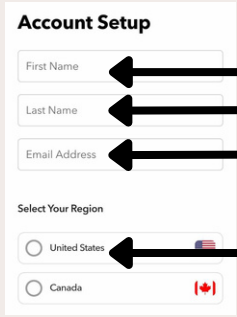

LAUNCHING
10/9/23

HOW TO USE

MoneyDolly

01

DOWNLOAD THE APP

OPEN THE APP AFTER IT INSTALLS

02

ENTER YOUR CELL NUMBER

CLICK THE GREEN BUTTON TO VERIFY YOUR NUMBER

ENTER THE CODE AND CLICK COMPLETE VERIFICATION

03

ACCOUNT SETUP TIME!

ENTER YOUR FIRST NAME
LAST NAME AND
EMAIL ADDRESS
SELECT UNITED STATES

CLICK CREATE YOUR ACCOUNT AFTER YOU FILL THE FORM OUT